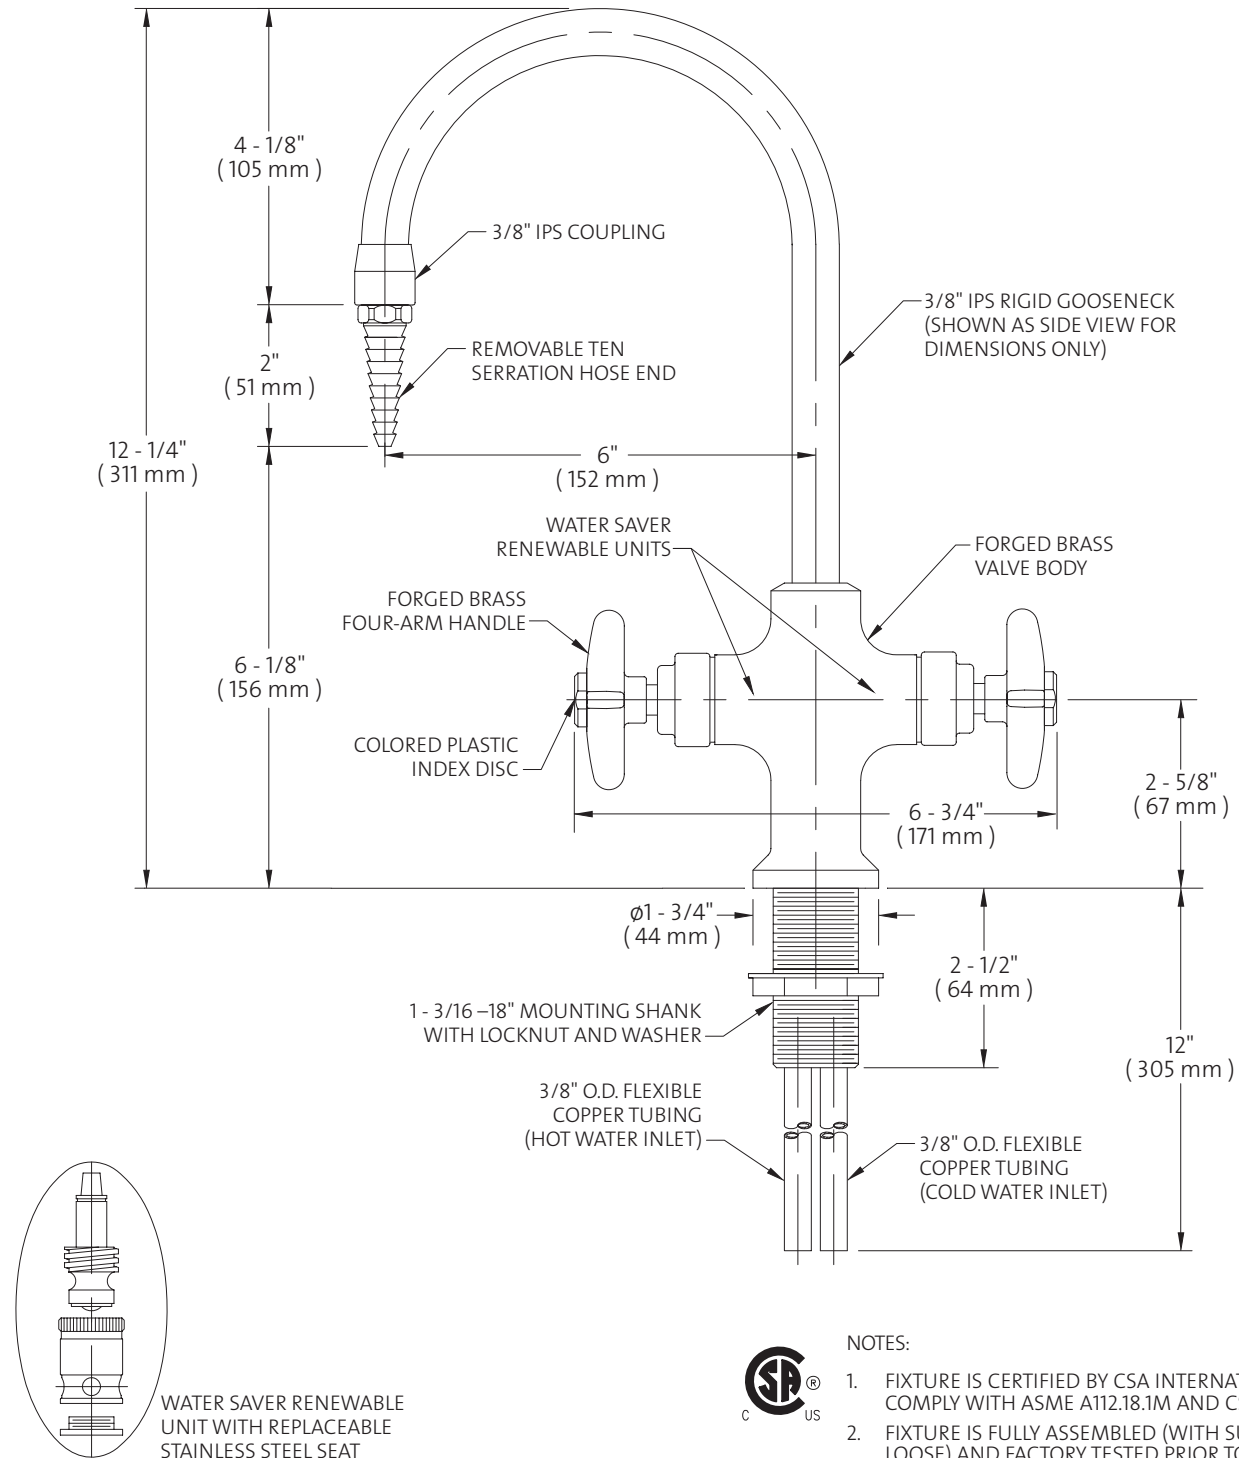

- **L411** Laboratory Mixing Faucet, Deck Mounted, 6" Rigid Gooseneck
- **L412** Same as Above Except with Swing Gooseneck
- **L414** Same as Above Except with Rigid/Swing Gooseneck

Measurements may vary $\pm 1/4$ ".