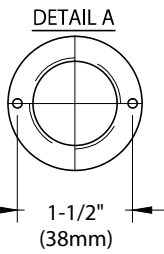

## VR411VB

VANDAL-RESISTANT LABORATORY MIXING FAUCET, DECK MOUNTED, 6" RIGID VACUUM BREAKER  
GOOSENECK

- NOTES:**
1. FIXTURE IS CERTIFIED BY CSA INTERNATIONAL TO COMPLY WITH ASME A112.18.1M AND CSA B125.1.
  2. ALL CONNECTIONS ARE SECURED WITH SET SCREWS OR CEMENT.
  3. FIXTURE IS FULLY ASSEMBLED AND FACTORY TESTED PRIOR TO SHIPMENT
  4. VACUUM BREAKER IS CERTIFIED TO COMPLY WITH ASSE 1001.
  5. FIXTURE HAS A POLISHED CHROME PLATED FINISH.