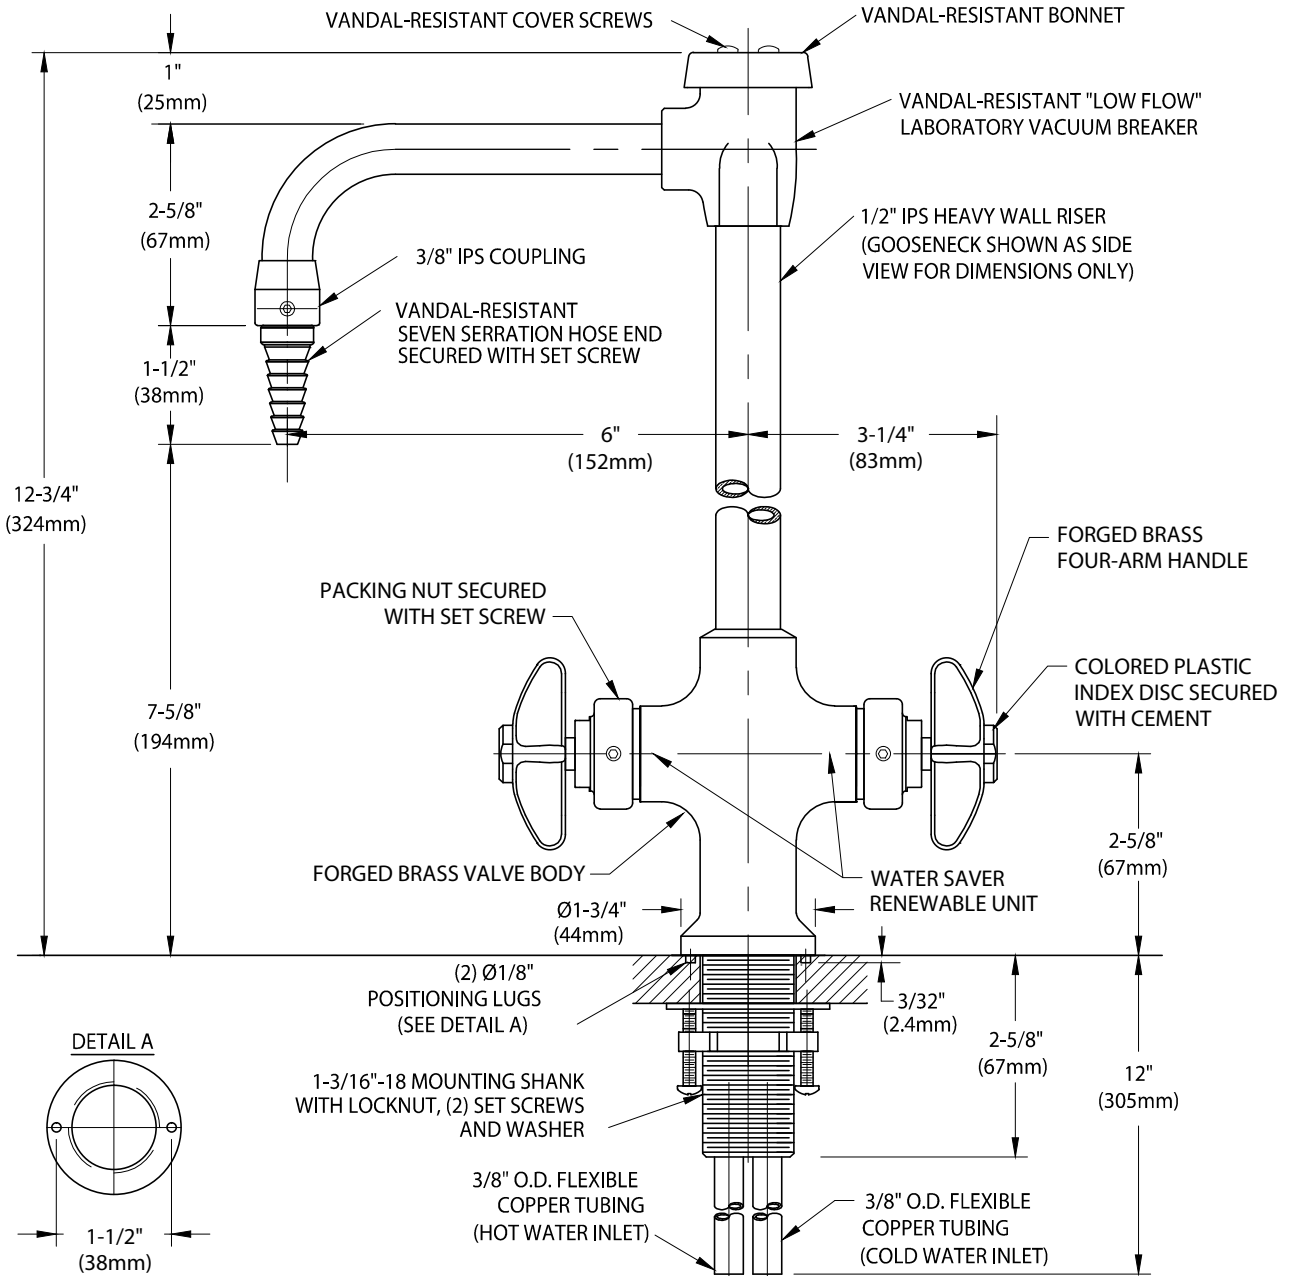

## VR411VB

VANDAL-RESISTANT LABORATORY MIXING FAUCET, DECK MOUNTED, 6" RIGID VACUUM BREAKER  
GOOSENECK

- NOTES:**
1. FIXTURE IS CERTIFIED BY CSA INTERNATIONAL TO COMPLY WITH ASME A112.18.1M AND CSA B125.1.
  2. ALL CONNECTIONS ARE SECURED WITH SET SCREWS OR CEMENT.
  3. FIXTURE IS FULLY ASSEMBLED AND FACTORY TESTED PRIOR TO SHIPMENT
  4. VACUUM BREAKER IS CERTIFIED TO COMPLY WITH ASSE 1001.
  5. FIXTURE HAS A POLISHED CHROME PLATED FINISH.